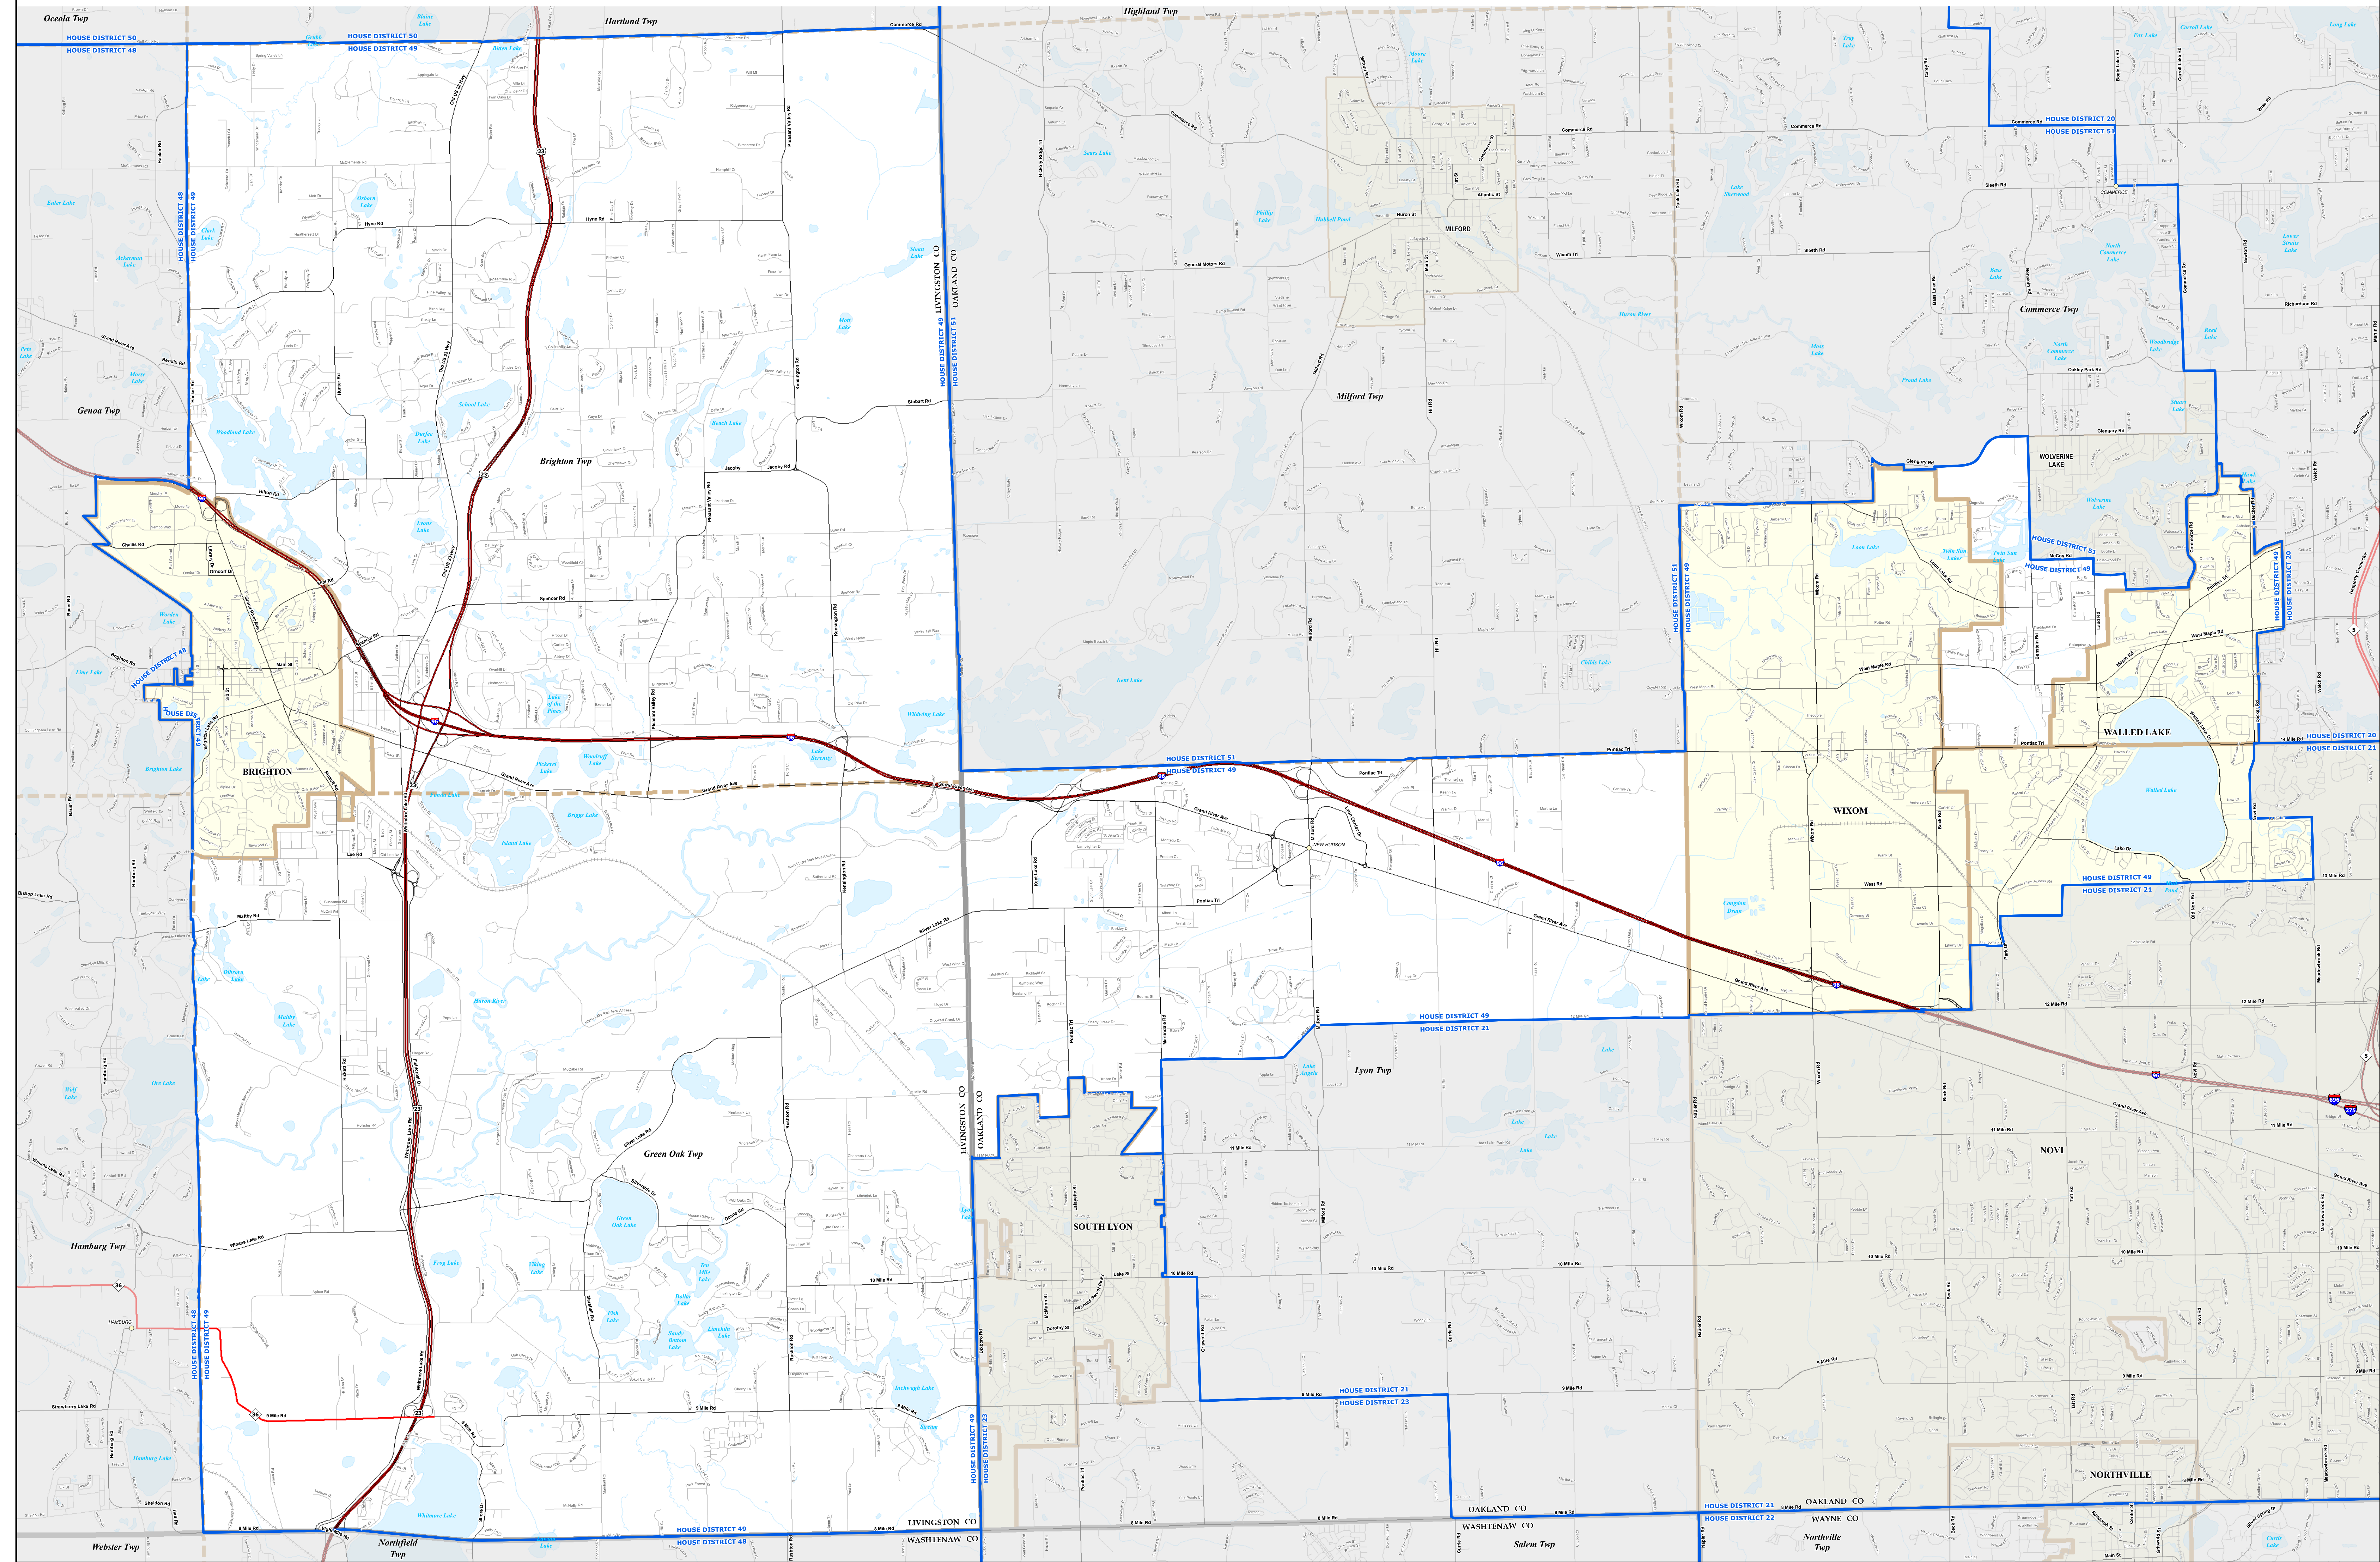

MICHIGAN STATE HOUSE DISTRICT 49

2021 Apportionment Plan

0 1 2 Miles

Legend			
	House District		Township
	City		County
	Village		State
	Unincorporated Place		Freeway
			Highway
			Railroad
			Water Feature
			River, Stream, or Drain
			Primary Road
			Local Road